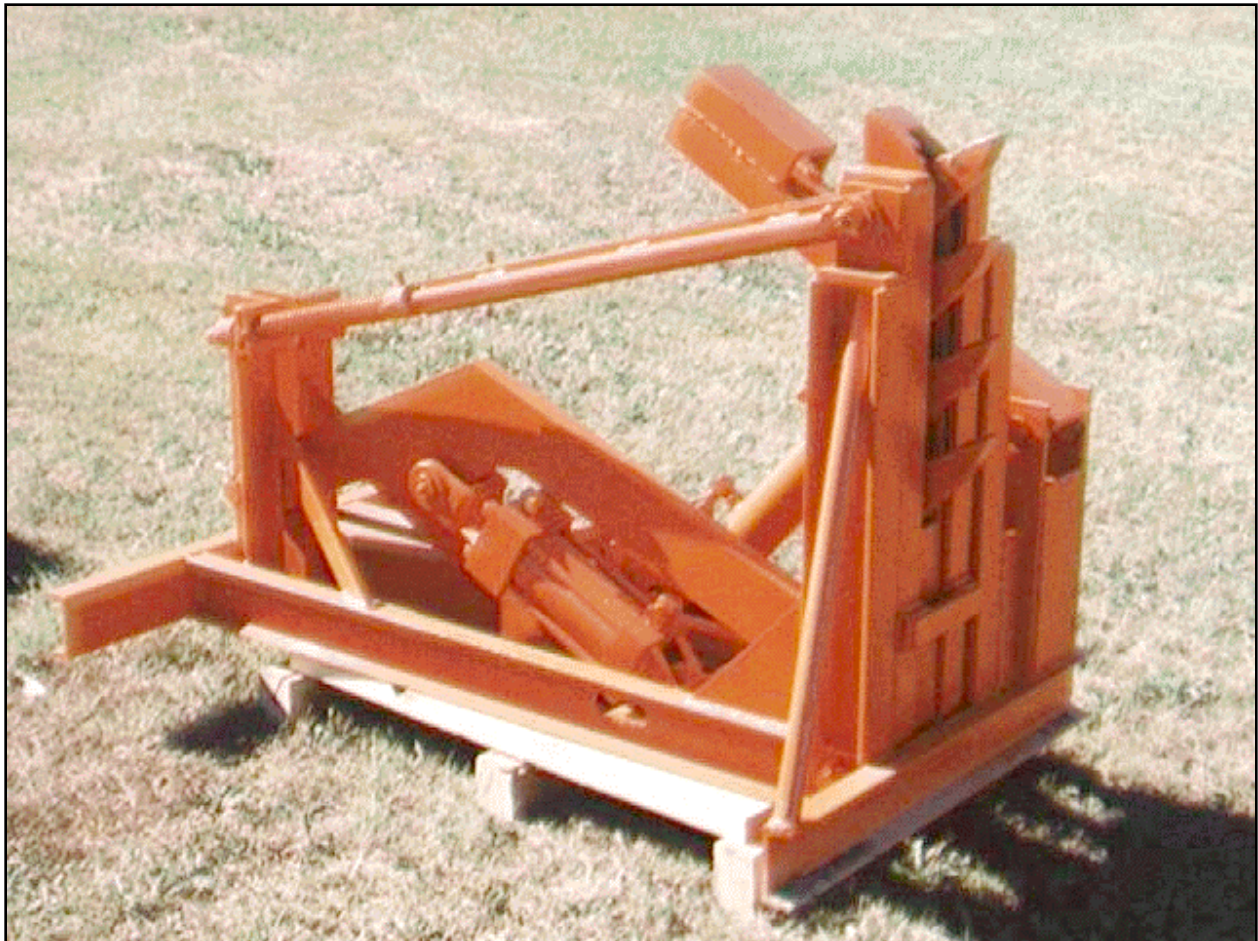

Presenting the . . .

Jackson Hydraulic Log Turner

- Eccentric arm gives top performance on both large and small logs.
- Lifting action for smooth, gentle turning of big, heavy logs.
- Gentler and more precise than chain types.
- Does not require a hole in the floor.
- Also has slapper arm for pushing cants up snug against the knees.